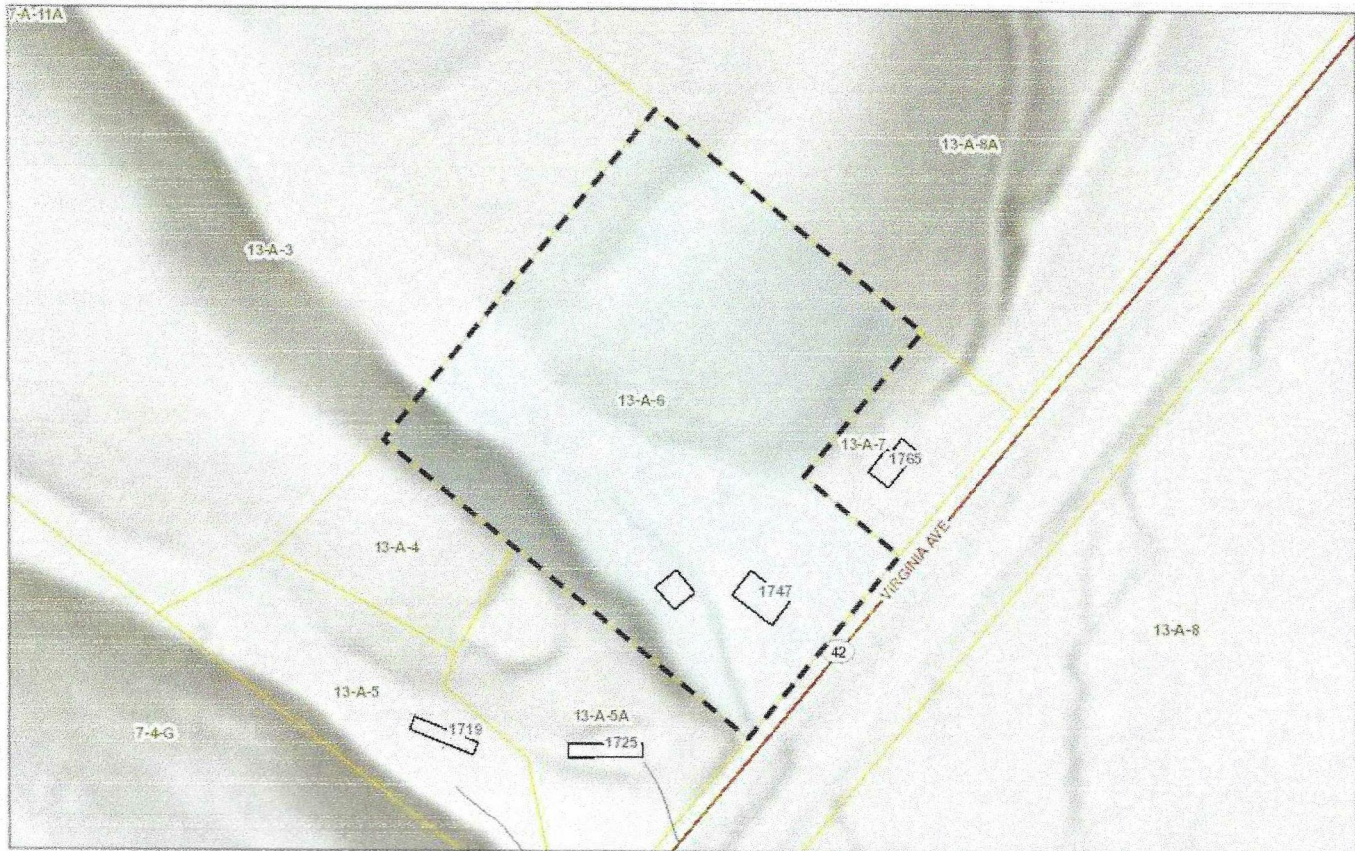

Rockbridge County, VA WebGIS Parcels - Parcel ID: 13-A-6

November 15, 2024

- Towns_labels 2 4
- Towns 3
- 1

- Structures
- MajorRoadNums_Labels

- RoadsNums_Labels
- RoadsNames_Labels
- Roads
- Interstate
- Blue Ridge Parkway

Source: Esri/Airphoto, USGS, NGA, NGA, CGPR, Robinson, NCEAC, NLS, DC, NMA, Geodatus/relax, Pilsgraberstat, GSA, Geobid, FEMA