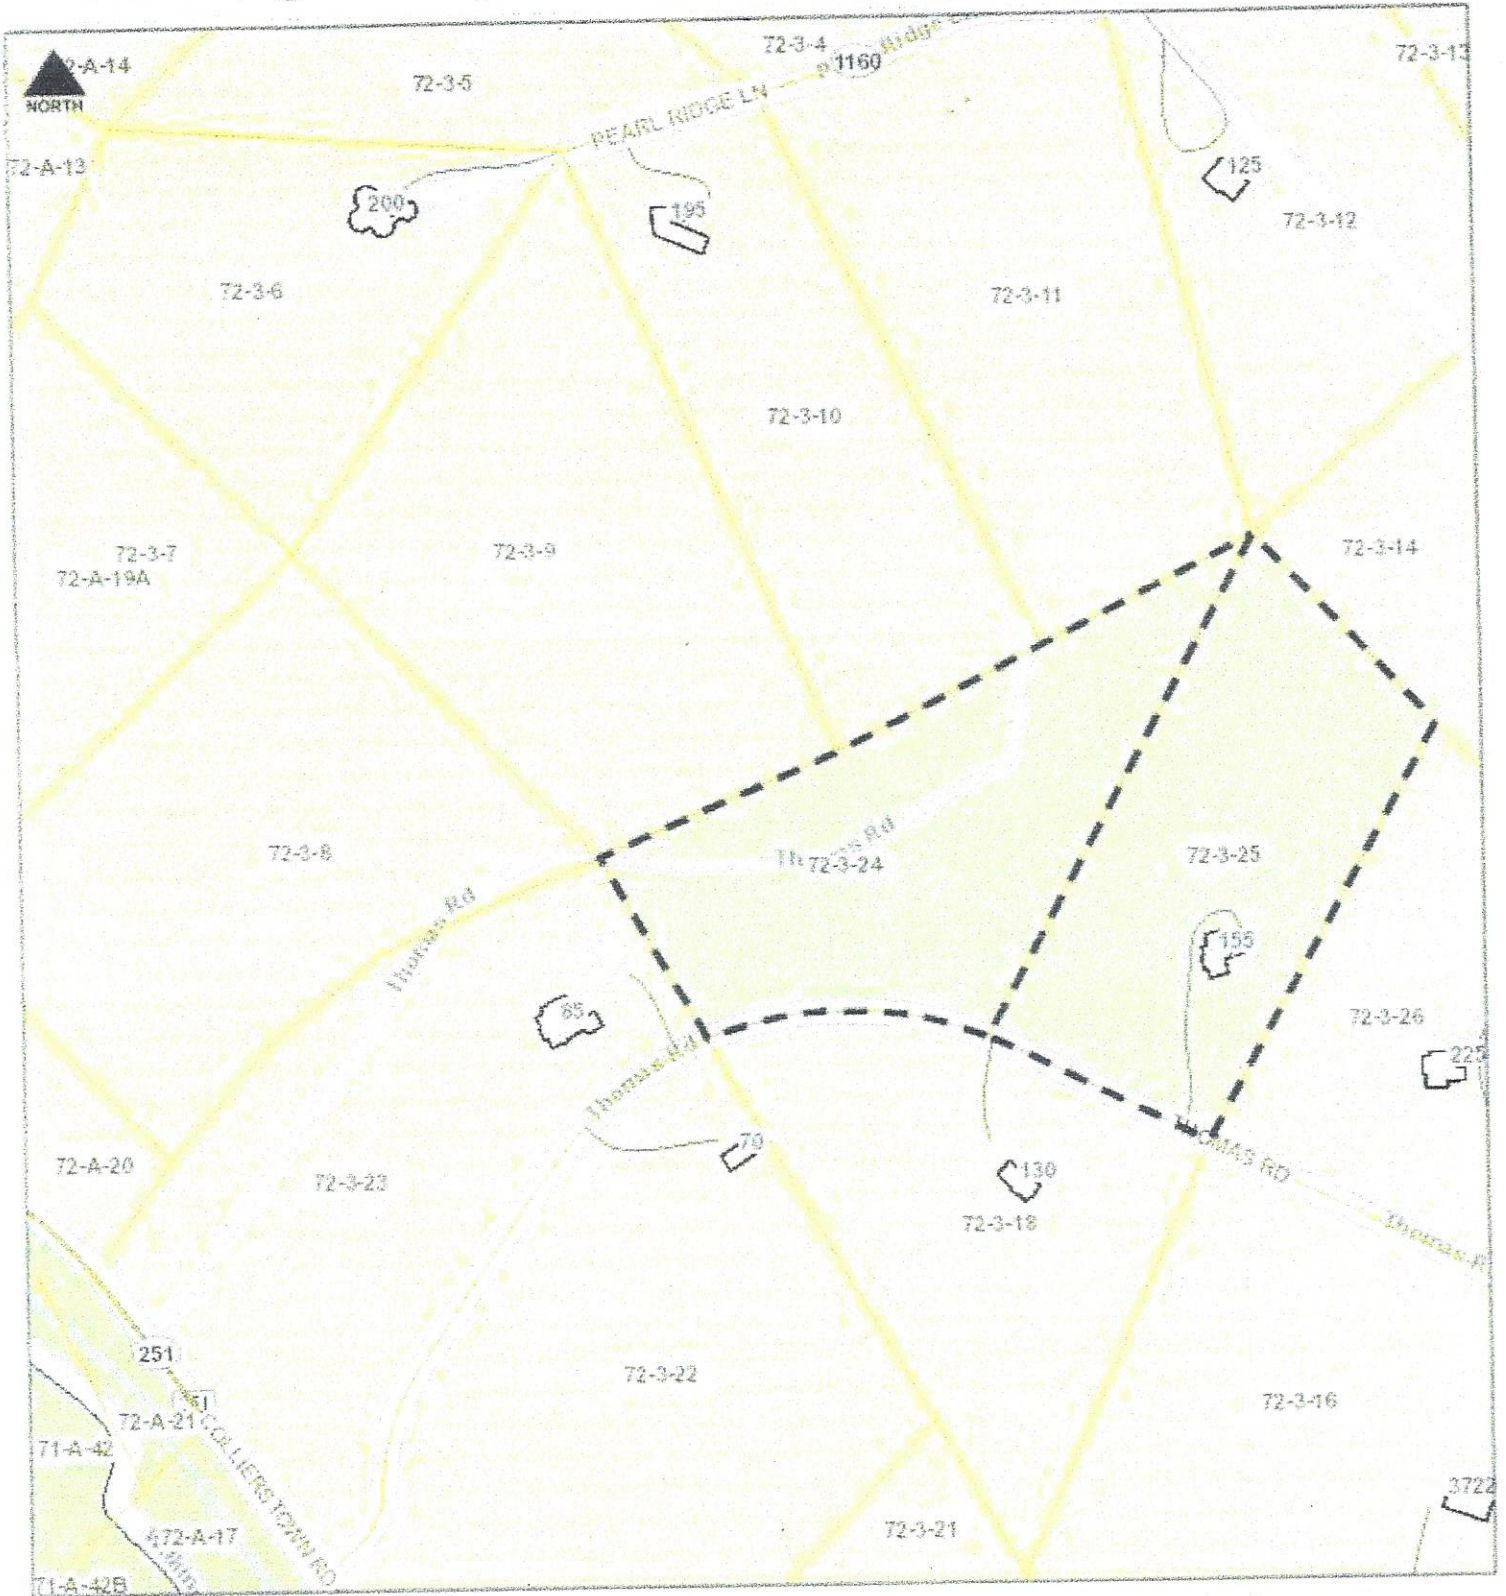

CURVE DATA

CURVE RADIUS	LENGTH	DELTA	CHORD	CH. BEARING
--------------	--------	-------	-------	-------------

DONALD P. RICHARDS
N/F
D.R.

OFF

Rockbridge County, VA WebGIS Parcels - Parcel ID: 72-3-25

February 22, 2004

1:4,106

- | | | | |
|--------------|----------------------|--------------------|--|
| Towns_Labels | 4 | RoadNames_Labels | |
| Towns | Structures_Labels | Roads | |
| 1 | Structures | Interstate | |
| 2 | MajorRoadHums_Labels | Blue Ridge Parkway | |
| 3 | RoadHums_Labels | VA State Highway | |