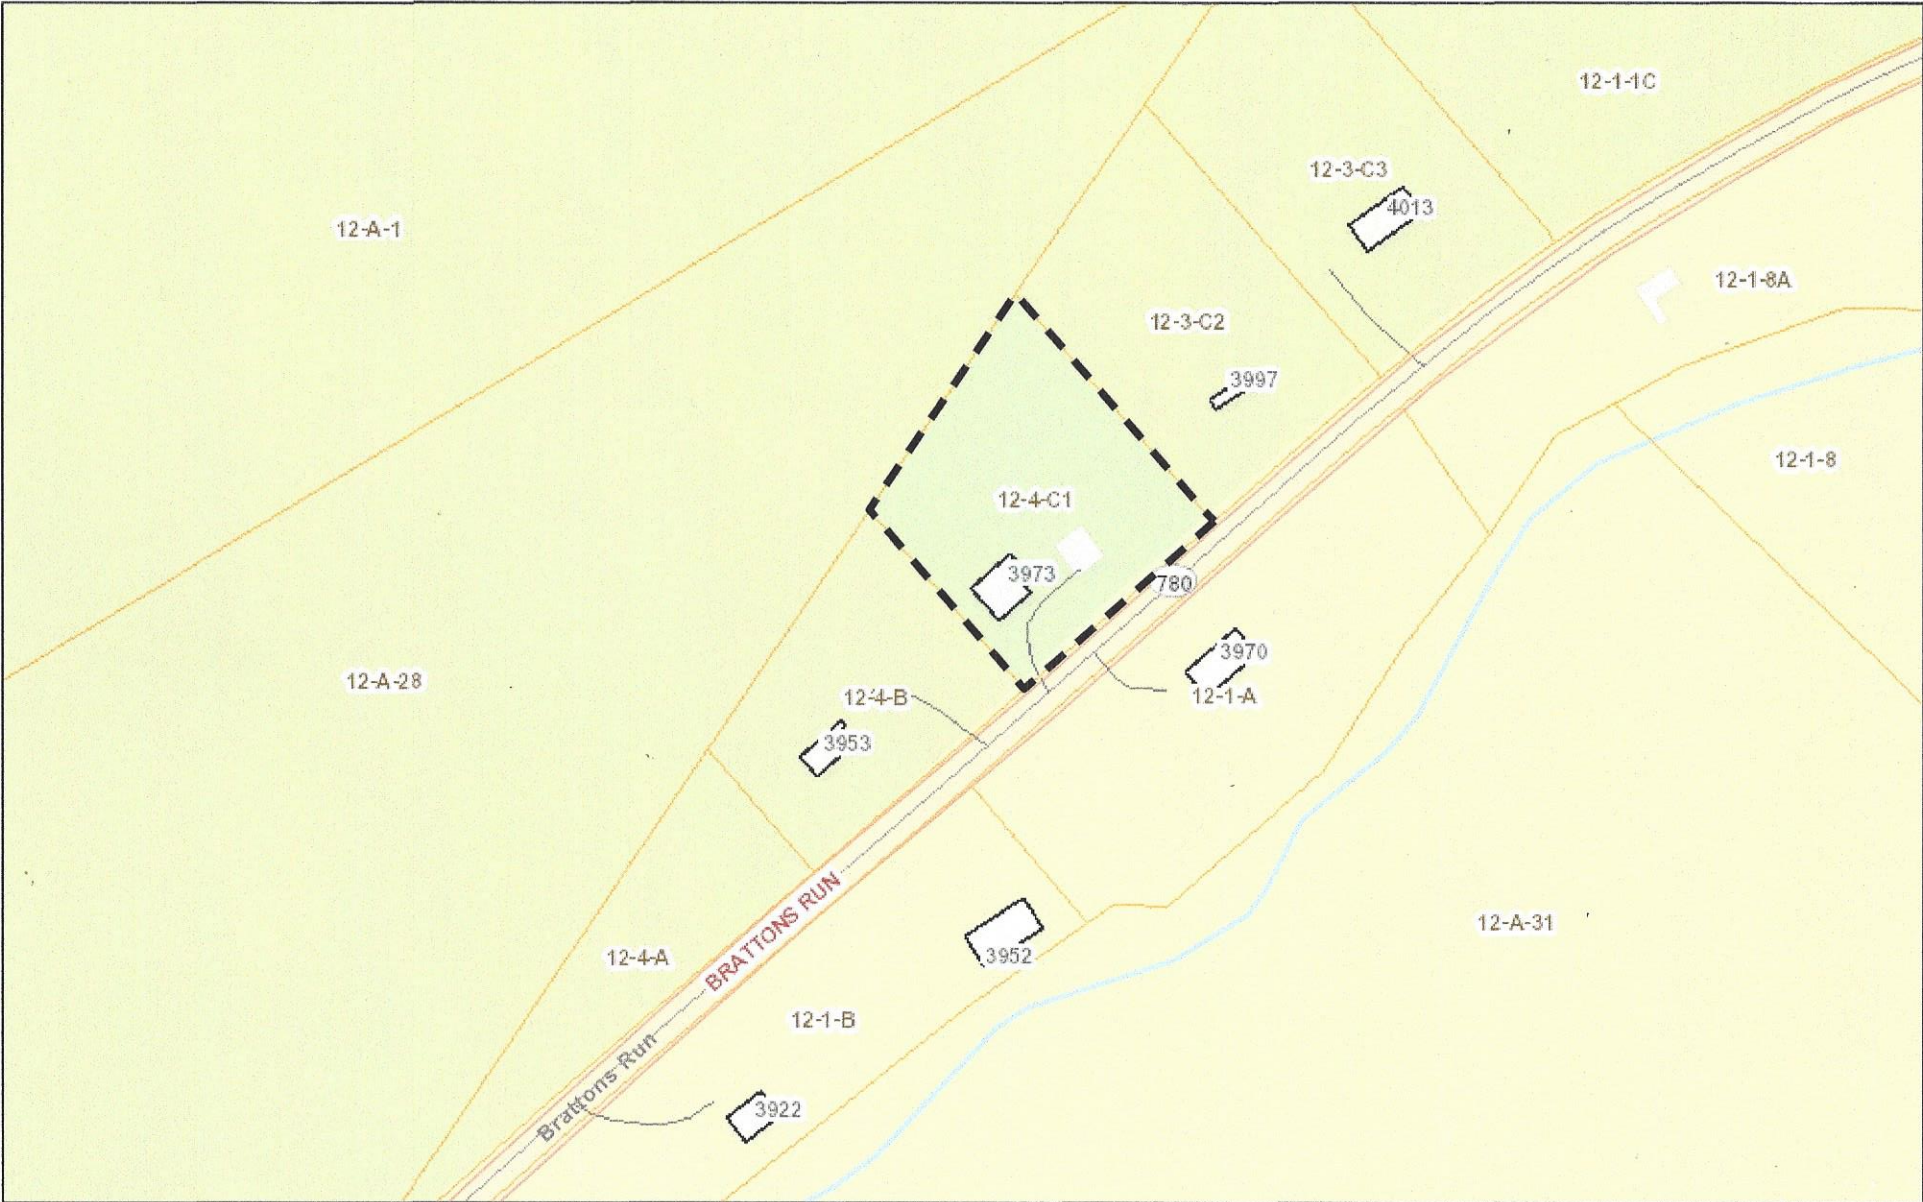

# Rockbridge County, VA WebGIS Parcels - Parcel ID: 12-4-C1

May 25, 2022

- Towns\_labels
  - 2
  - 4
- Towns
  - 3
  - 1

- Structures
- MajorRoadNums\_labels

- RoadsNums\_labels
- RoadsNames\_labels

- Roads
  - Interstate
  - Blue Ridge Parkway