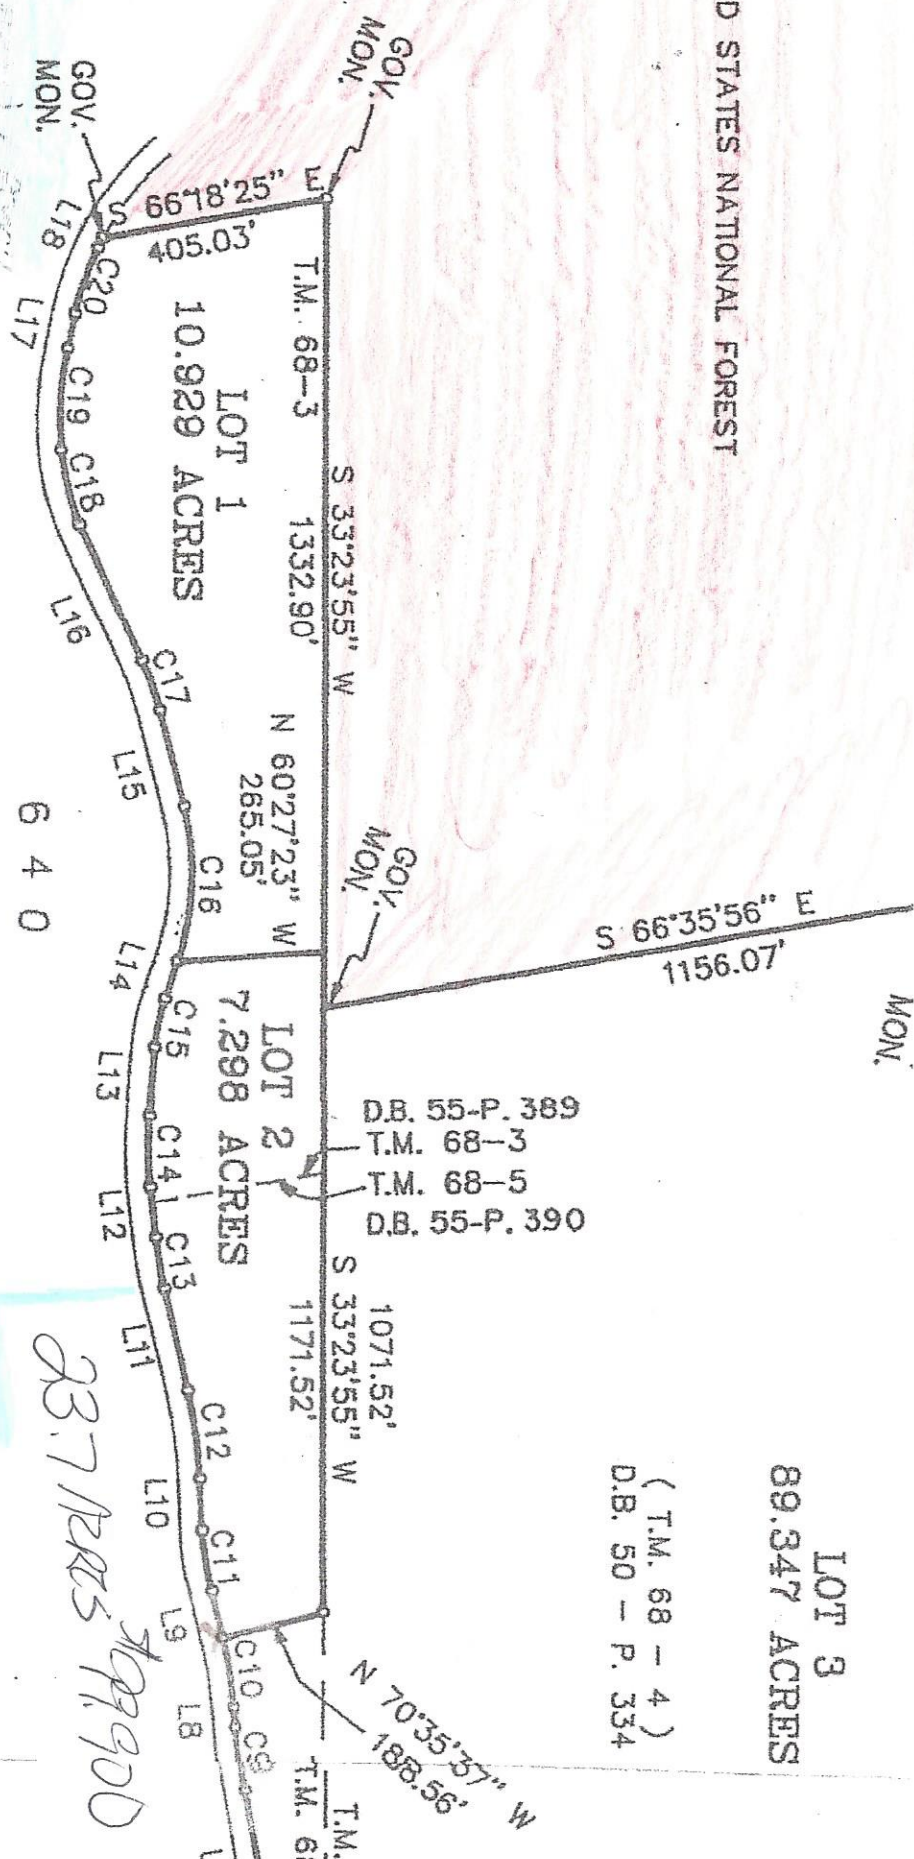

UNITED STATES NATIONAL FOREST

LOT 3
89.347 ACRES

(T.M. 68 - 4)
D.B. 50 - P. 334

| ION | DISTANCE |
|---------|----------|
| 7'02" E | 126.30' |
| 1'23" E | 12.73' |

ROUTE

D.B. 55-P. 389
T.M. 68-3
T.M. 68-5
D.B. 55-P. 390

23.7 Acres App